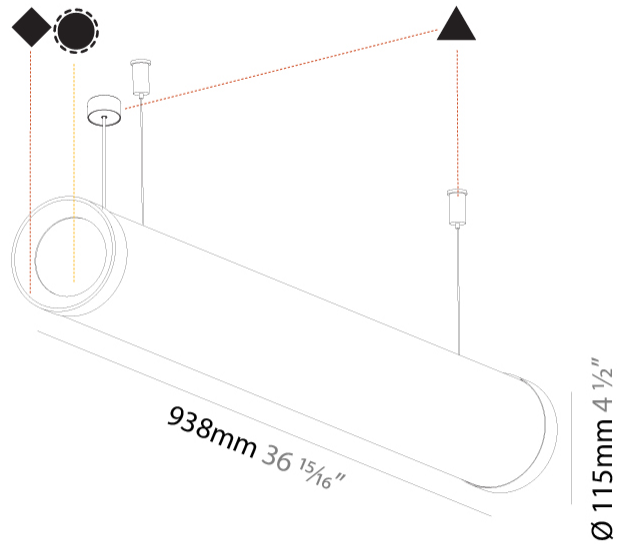

OPTICAL

RATINGS AND CERTIFICATIONS

Certified By: Certified for North American Standards
IP rating: IP20